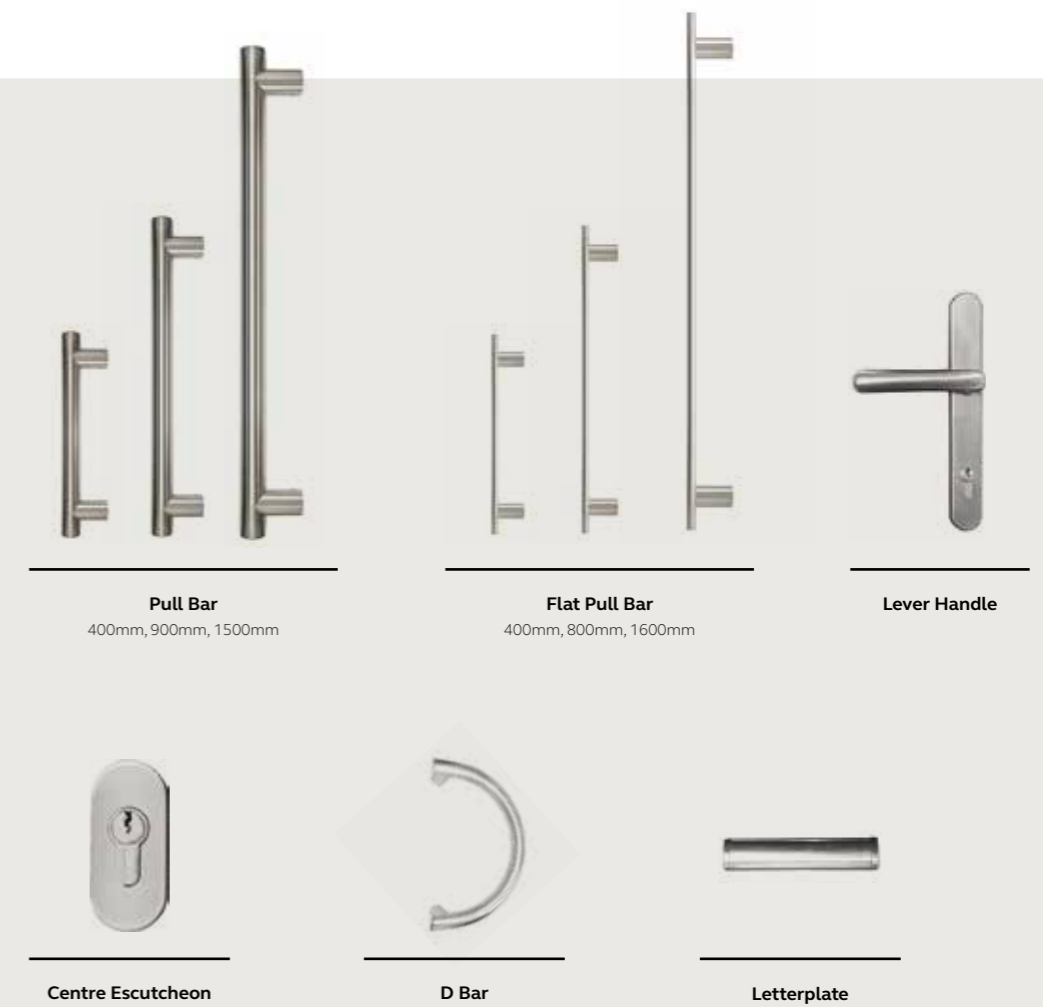

Glazing: Bianco
Colour: Blue

Glazing: Fora
Colour: Slate

Design your door online!

Use our online door designer to pick your door style, colour, glass and hardware to visualise your dream door.

Try it now!
www.virtuoso-doors.co.uk

Contemporary Hardware.

An exclusive range of stainless-steel hardware gives Virtu-AL a sleek, luxury finish. All our stainless-steel hardware has a comprehensive anti-corrosion guarantee, so you know your hardware will last the test of time.