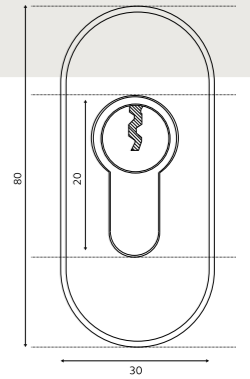

Glazing: Fora
Colour: Slate

Contemporary Hardware.

An exclusive range of stainless-steel hardware gives Virtu-AL a sleek, luxury finish. All our stainless-steel hardware has a comprehensive anti-corrosion guarantee, so you know your hardware will last the test of time.