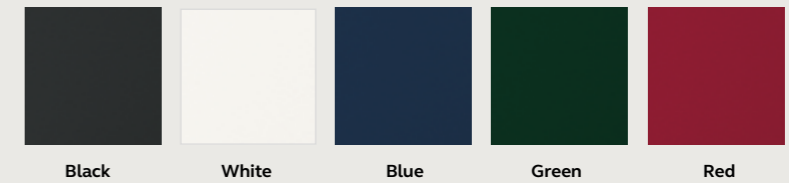

Carefully crafted specialist glass designs have been exclusively created for the Virtu-AL door range.

Personalise your door

Standard Colours

Superior Colours

Colour Match

Much like aluminium doors, Virtu-AL can be powder-coated with any RAL colour in our state-of-the-art paint studio.

Colours are as accurate as the printing process allows. Due to the hand painting and staining process, we can't guarantee an exact colour match between the door and the external door frame.

Como VX

Glazing: Glazed
Colour: Anthracite

Glazing: Claro
Colour: Midnight

Glazing: Belice
Colour: Black

Glazing: Cresto
Colour: Pebble

Como ZY

Glazing: Claro
Colour: Anthracite

Glazing: Glazed
Colour: Green

Glazing: Cresto
Colour: Black

Glazing: Belice
Colour: Silver Grey