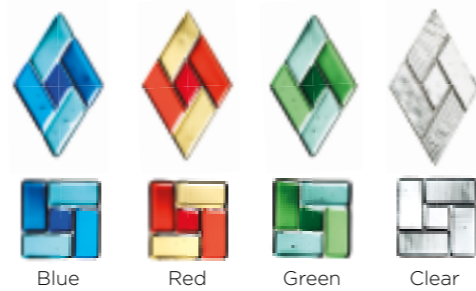

Fused Tile (FT Codes) Colour Options

Please note colour changes must be specified on the order form.