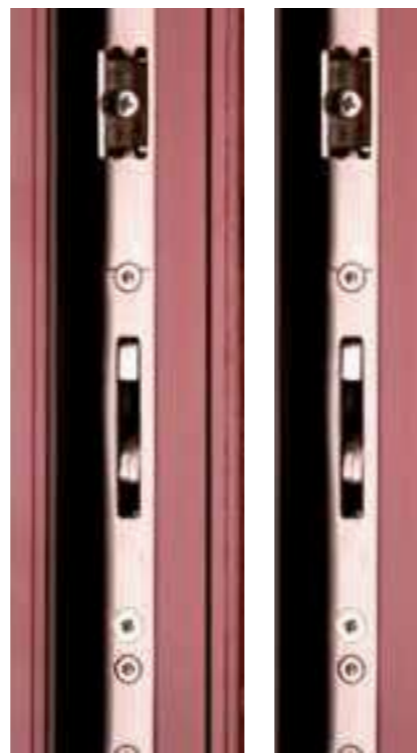

Apeer 44

44mm of high density polyurethane foam, handmade double glazed Q Seal warm edge Super Spacer system, matched timber effect raised mouldings, flush fit, lifelike grain. (Apeer44 doors are not available in the contemporary style.)

*Cutout shows Apeer70 on left and Apeer44 on right. The door codes featured in the brochure refer to Apeer70. For Apeer44 single rebate door codes change the code prefix to MO instead of AP, eg APA1 becomes MOA1.

70mm 44mm