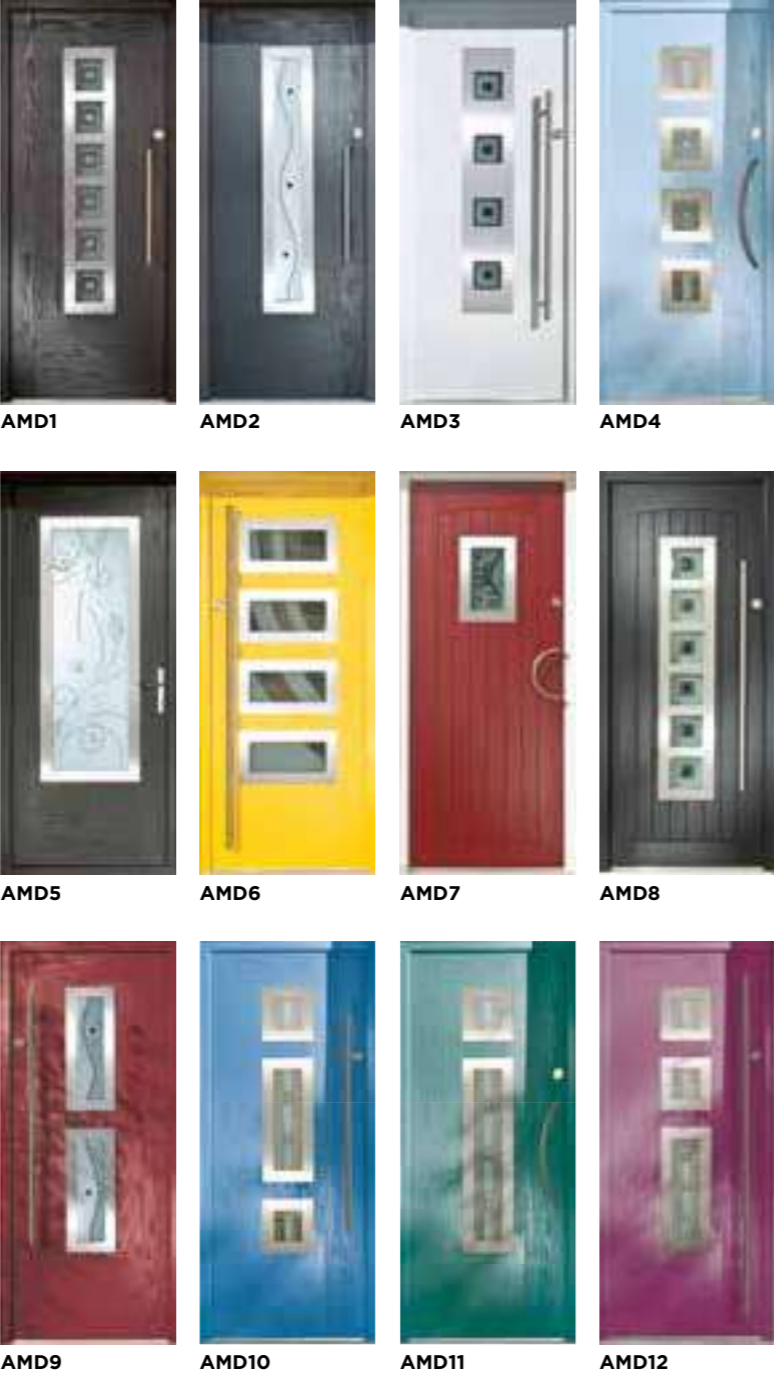

The Modò collection has all the security, durability and energy efficiency you've come to expect from an Apeer door.

Steel Glazing Trims

Not only do the steel glazing trims give a contemporary look on both sides of the door, they're also an added security feature.

All Modò doors excluding Double doors are available with lever handles or contemporary handles (AV2 lock). Double doors are only available with lever handles.