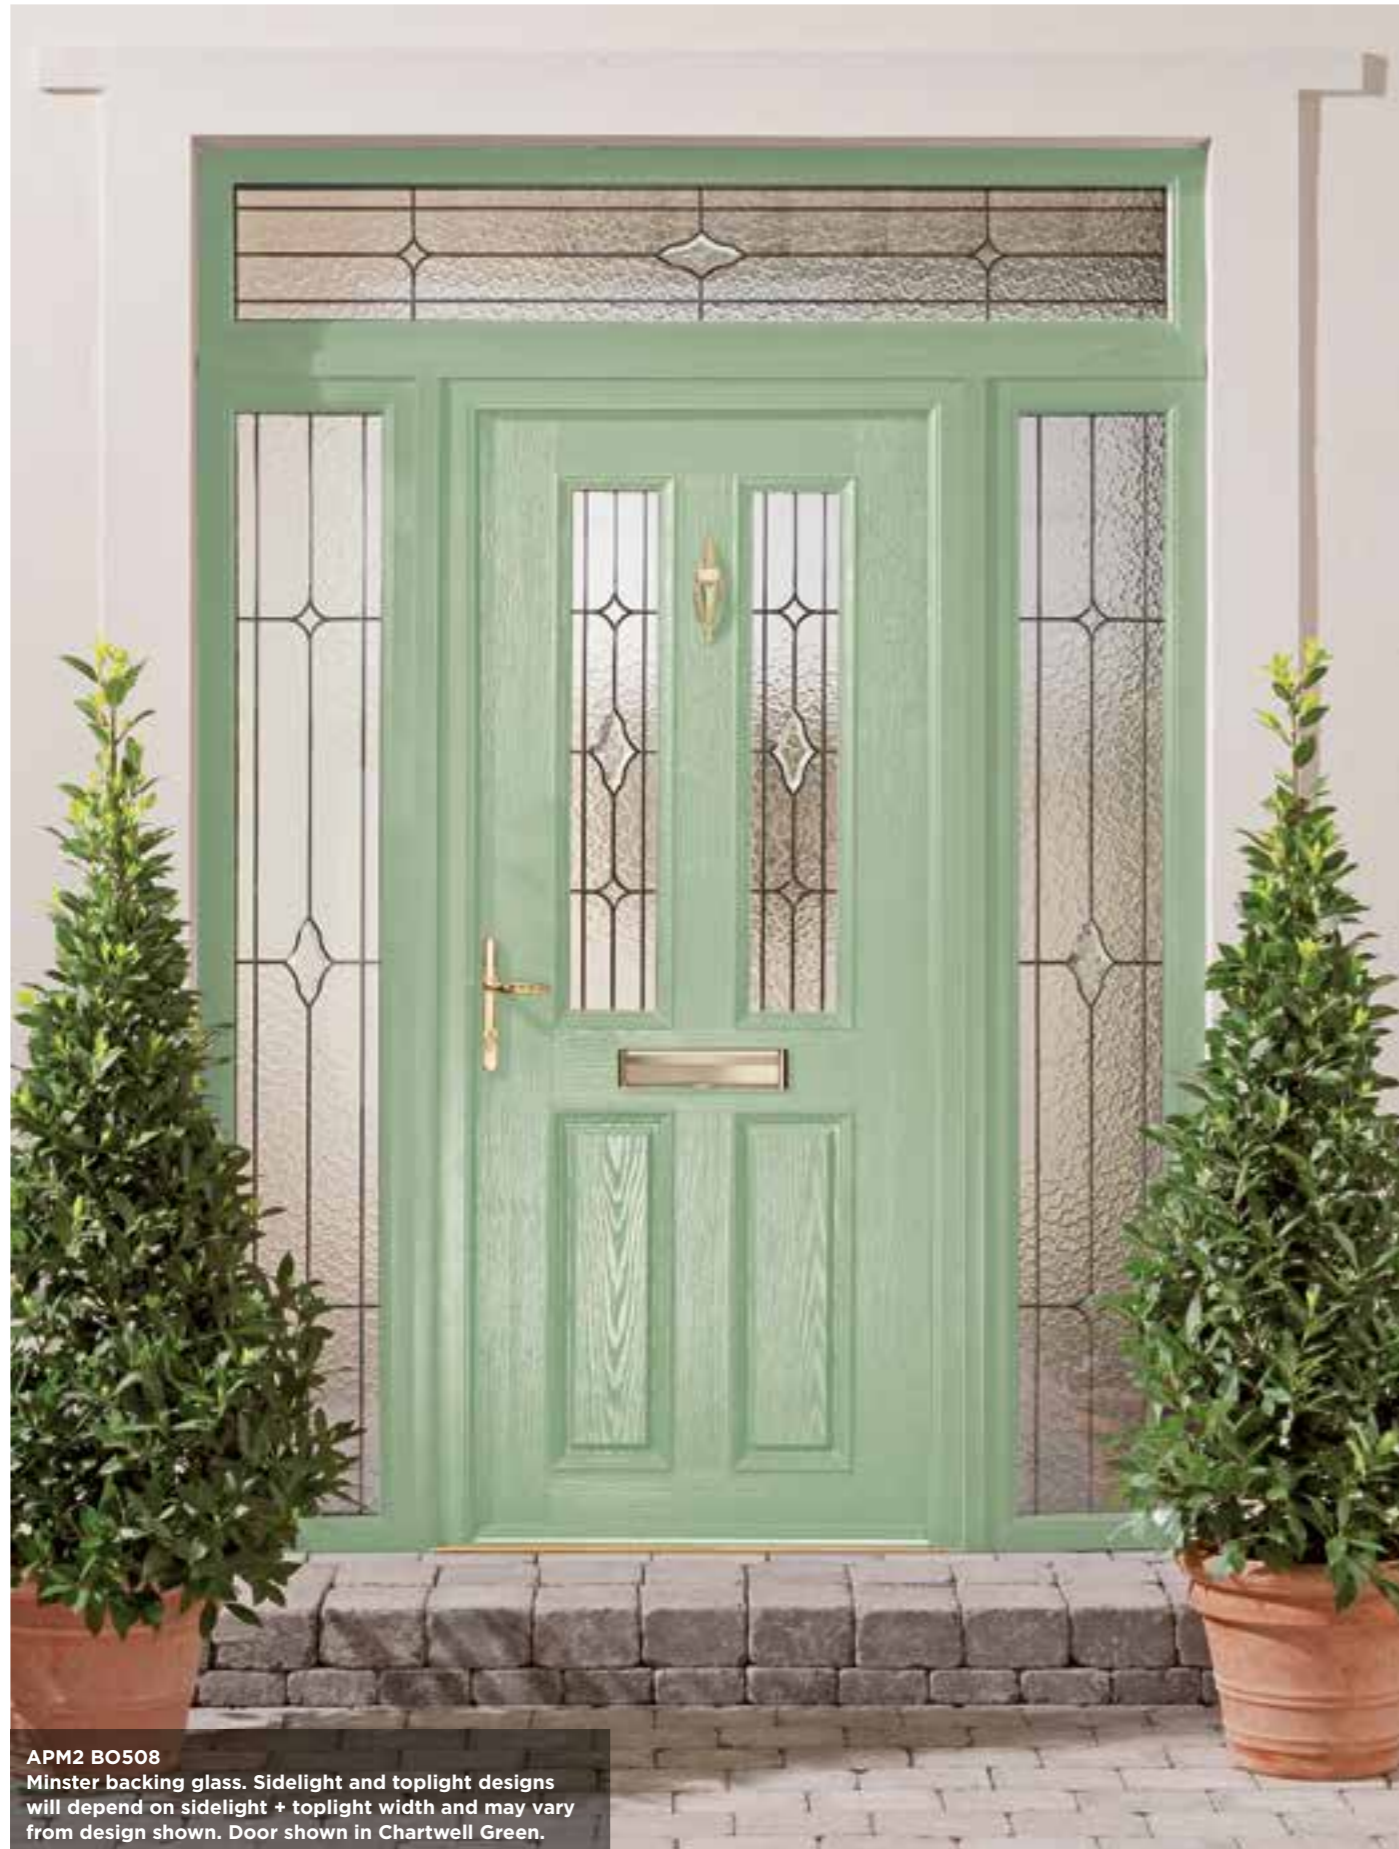

APM2 BO508
 Minster backing glass. Sidelight and toplight designs will depend on sidelight + toplight width and may vary from design shown. Door shown in Chartwell Green.

APM Apeer 70 Traditional

APM2 BO500