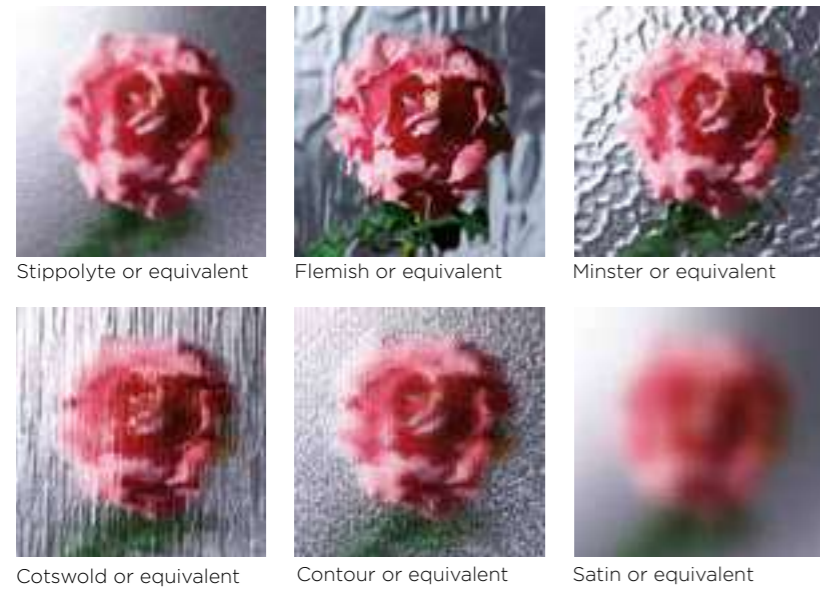

Backing Glass Options

All of the door designs (except RG glass codes) featured throughout the brochure can be backed with a range of obscure glass to suit all requirements for energy efficiency, safety and privacy. This is our standard range but we can offer more styles upon request. Please note there may be an additional charge for non standard obscure glass patterns. There is no choice of backing glass for any of the RG glass code designs shown.