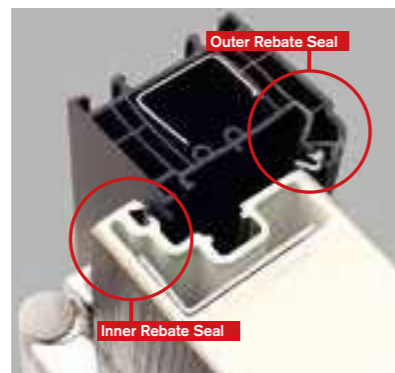

A-RATED by design

Double Rebate
Apeer70's double rebate system adds additional draught protection by creating an internal secondary rebated seal.

Triple Glazed*
For better insulation every Apeer70 is equipped with toughened triple glazed units and Apeer44 with double glazed units. Glazed units are also available with Low E glass and can be gas filled to offer improved thermal performance.