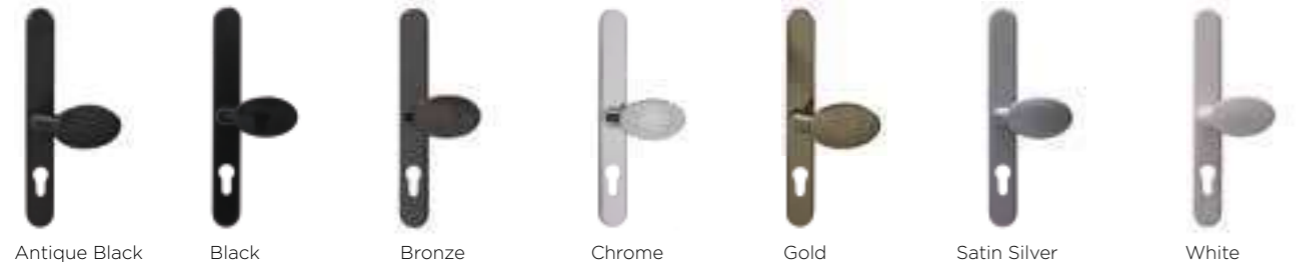

Classic Lever Pad Handles (with split handle)

Contemporary Door Handles (only available in stainless steel)

Contemporary handles are fitted with Winkhaus AV2 lock. AV2 lock is not available with split spindle.